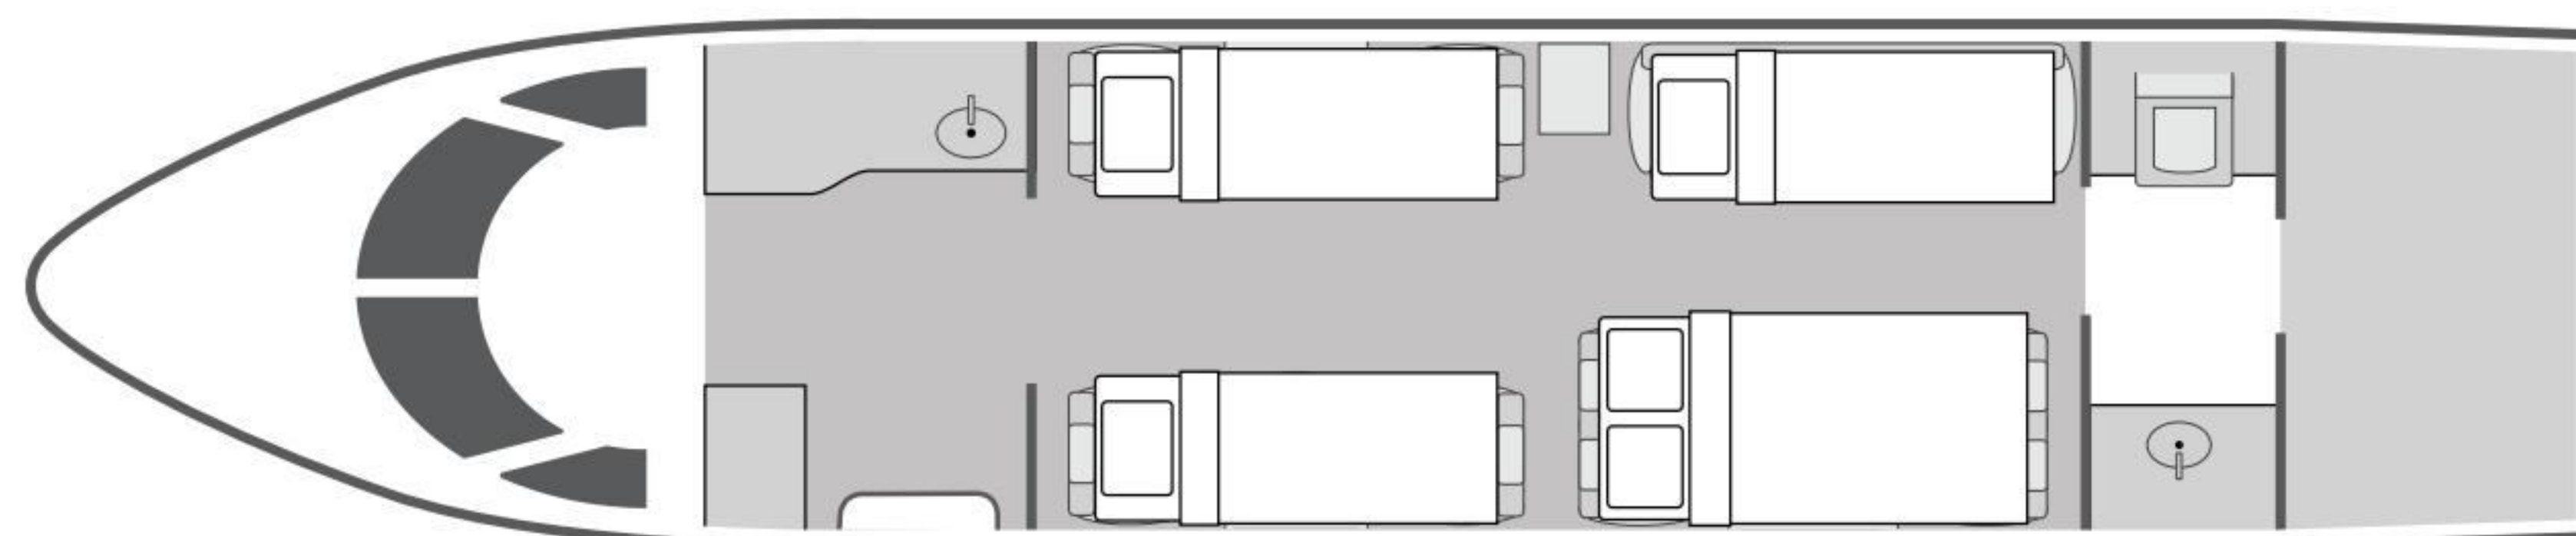

AIRCRAFT

PASSENGERS

RANGE

CHALLENGER 605

12

4,000 NM

- Twelve passenger executive seating configuration
- Four forward club seats, aft four-place conference group and four-place divan
- Equipped with Wi-Fi
- Dual cabin monitors with Blu-ray and Airshow
- Full service forward galley with microwave and coffee maker
- Aft lavatory
- Cabin accessible baggage compartment

FLOORPLAN

SLEEPING CONFIGURATION

Sleeps	5
Baggage	114 ft ³
Cabin H/L/W	6'3" x 28'4" x 8'3"