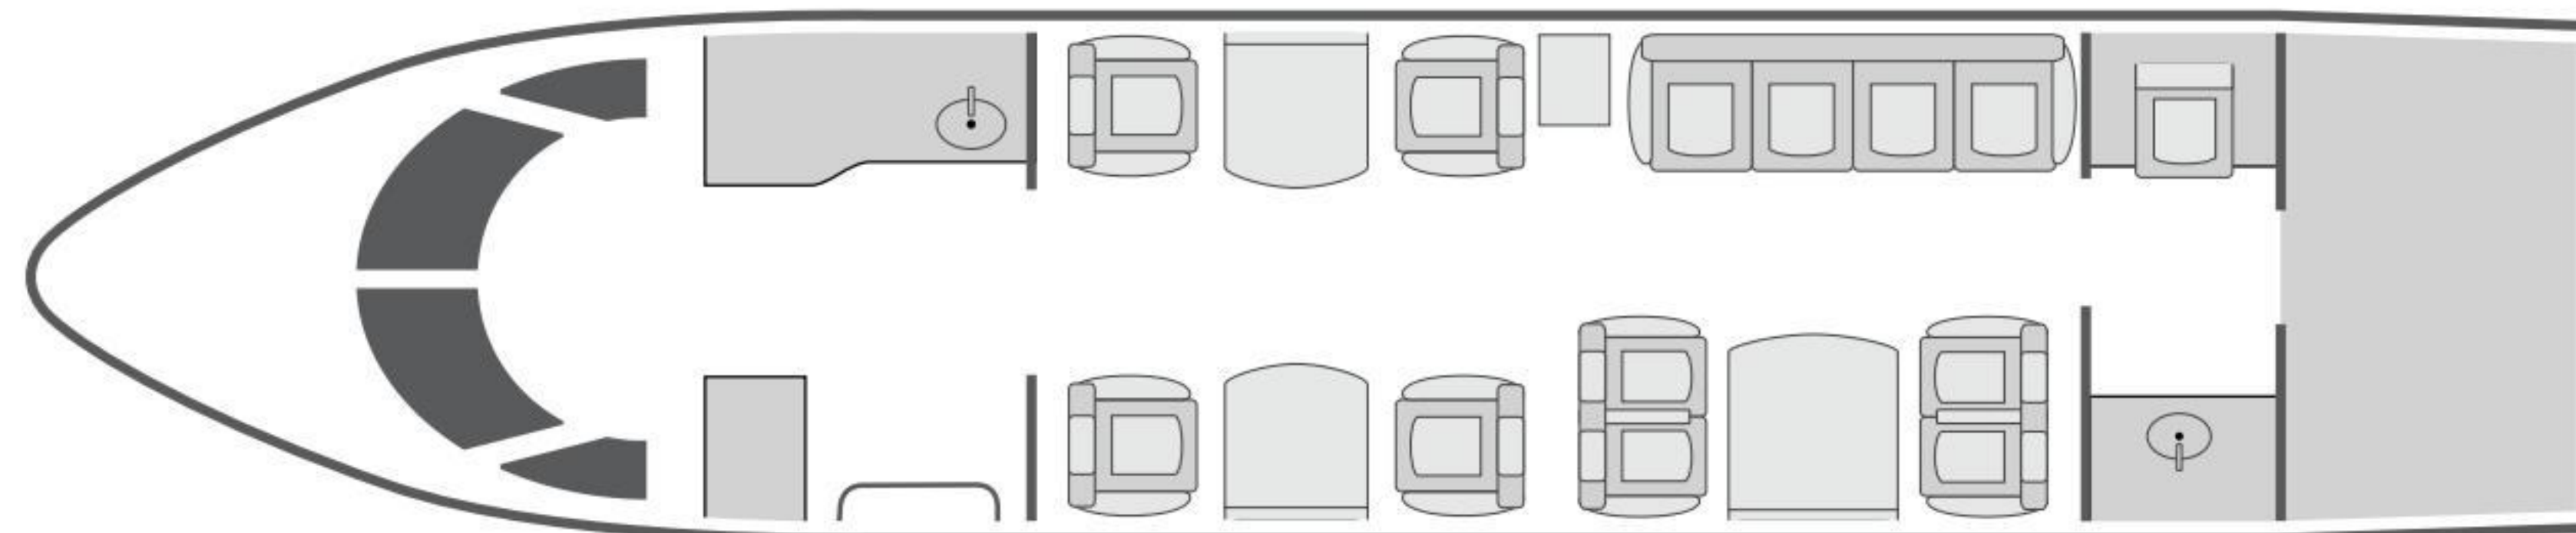

AIRCRAFT

PASSENGERS

RANGE

CHALLENGER 605

12

4,000 NM

- Twelve passenger executive seating configuration
- Four forward club seats, aft four-place conference group and four-place divan
- Equipped with Wi-Fi
- Dual cabin monitors with Blu-ray and Airshow
- Full service forward galley with microwave and coffee maker
- Aft lavatory
- Cabin accessible baggage compartment

FLOORPLAN

SLEEPING CONFIGURATION

Sleeps	5
Baggage	114 ft ³
Cabin H/L/W	6'3" x 28'4" x 8'3"